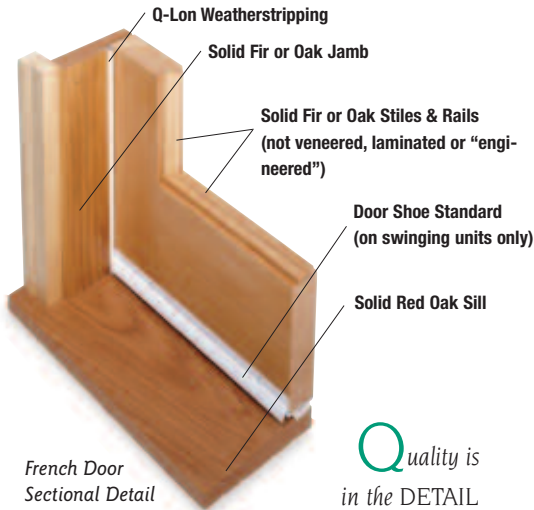

French Door
Sectional Detail

Quality is
in the DETAIL
achieved by few.

From our beautifully designed Sliding and Swinging French Doors to our pioneering Wood Garden Window, we continue to set the industry standard for quality, innovation and attention to detail.

Whether you are replacing an existing French Door, Garden Window, Bay Window, or Casement Window with our optional hidden Roll-Screen™, let JT Windows turn your home into a showcase.

Quality Crafted Wood
Windows and Doors
Since 1978.