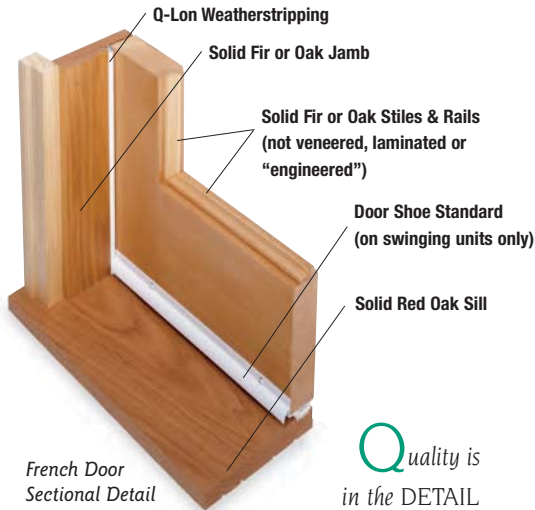

JT Windows, Inc.

*First in Quality Crafted
Windows and Doors*

TM

S O L I D W O O D
f r e n c h d o o r s

Made in USA

Chatsworth, CA 91311

JT Sliding French Door — shown in Oak with True Divided Lites

JT Windows, Inc.

First in Quality Crafted
Windows and Doors

French Doors Available in Sliding, Swinging & Book

JT Swinging French Door w/operable Sidelites

French Door
Sectional Detail

Quality is
in the DETAIL
achieved by few.